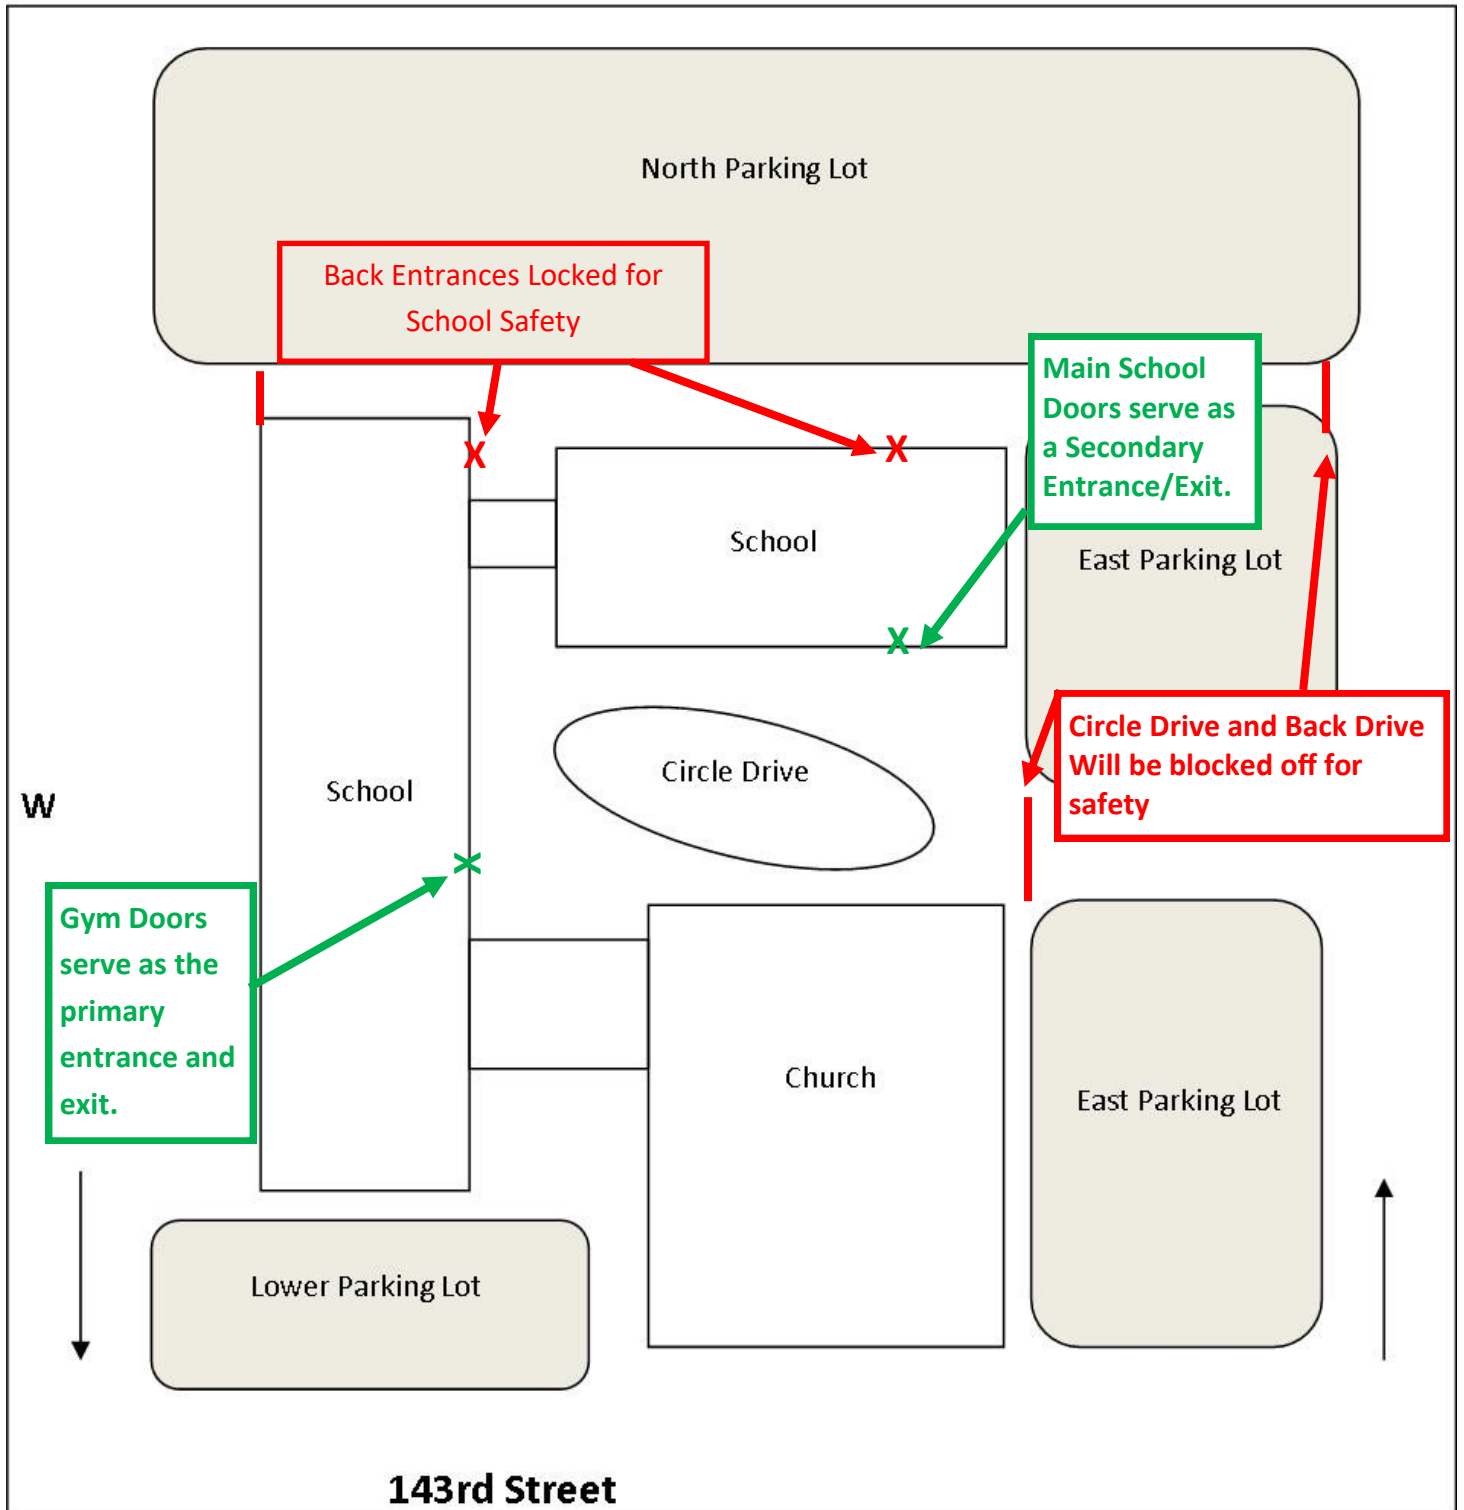

Elementary School of Religion (SOR)

Mondays & Wednesdays, 6-7 p.m.

N

S